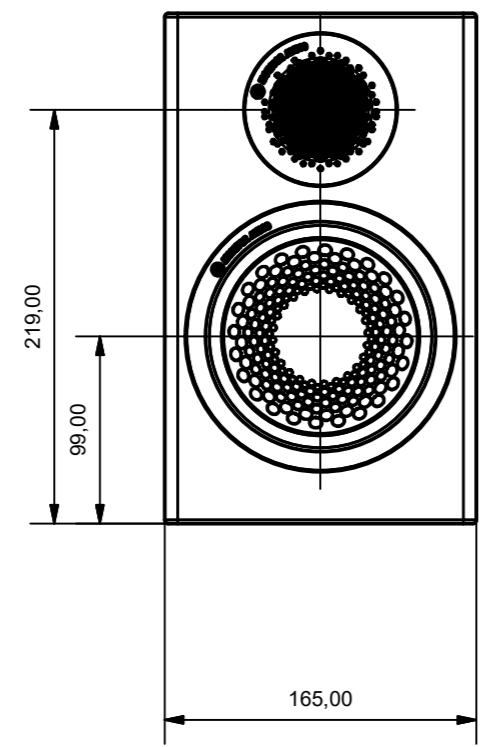

TOP

SIDE

FRONT (NO GRILLE)

FRONT (WITH GRILLE)

SIDE

REAR

BASE

REVISION HISTORY				
REV	DESCRIPTION	DATE	DESIGNED BY	CHECKED BY
1	Drawing Creation	See Creation Date	CEM	CEM

Notes:
 1. DRAWINGS FOR CUSTOMER REFERENCE ONLY.
 2. ALL DIMENSIONS ARE IN MM

Material: N/A
 Part Volume (mm3): N/A
 ALL DIMENSIONS IN MM

Tolerances:
 0 Dec. Place ±0.5
 1 Dec. Place ±0.2
 2 Dec. Place ±0.1
 Angles ± 2°
 Unless otherwise stated