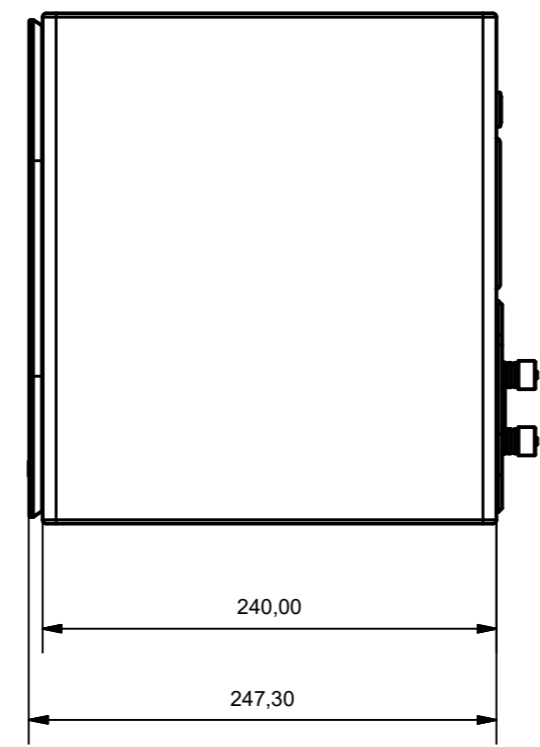

TOP

SIDE

FRONT (NO GRILLE)

FRONT (WITH GRILLE)

SIDE

REAR

BASE

REVISION HISTORY				
REV	DESCRIPTION	DATE	DESIGNED BY	CHECKED BY
1	Drawing Creation	See Creation Date	CEM	CEM

Notes:
 1. DRAWINGS FOR CUSTOMER REFERENCE ONLY.
 2. ALL DIMENSIONS ARE IN MM

Material: N/A
 Part Volume (mm3): N/A
 ALL DIMENSIONS IN MM

Tolerances:
 0 Dec. Place ±0.5
 1 Dec. Place ±0.2
 2 Dec. Place ±0.1
 Angles ± 2°
 Unless otherwise stated