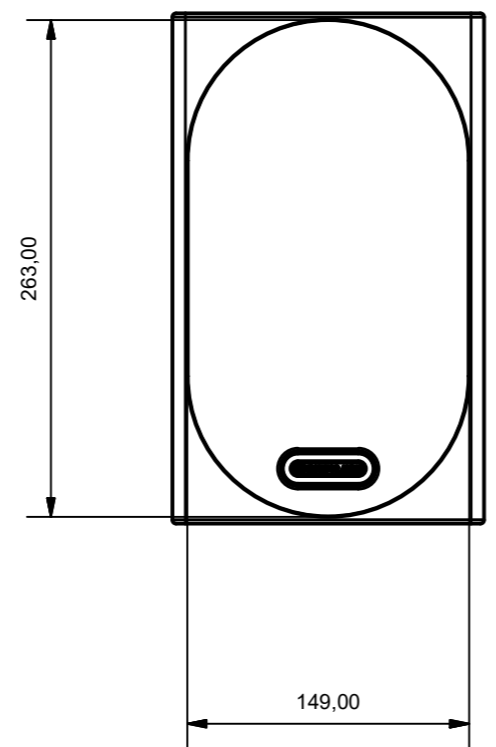

TOP

SIDE

FRONT (NO GRILLE)

FRONT (WITH GRILLE)

SIDE

REAR

BASE

REVISION HISTORY				
REV	DESCRIPTION	DATE	DESIGNED BY	CHECKED BY
1	Drawing Creation	See Creation Date	CEM	CEM

Notes:
 1. DRAWINGS FOR CUSTOMER REFERENCE ONLY.
 2. ALL DIMENSIONS ARE IN MM

Material: N/A
 Part Volume (mm3): N/A
 ALL DIMENSIONS IN MM

Tolerances:
 0 Dec. Place ±0.5
 1 Dec. Place ±0.2
 2 Dec. Place ±0.1
 Angles ± 2°
 Unless otherwise stated