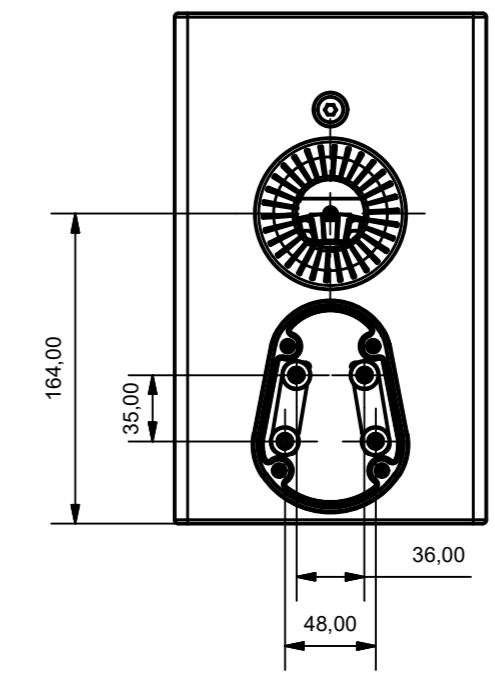

TOP

SIDE

FRONT (NO GRILLE)

FRONT (WITH GRILLE)

SIDE

REAR

BASE

REVISION HISTORY				
REV	DESCRIPTION	DATE	DESIGNED BY	CHECKED BY
1	Drawing Creation	See Creation Date	CEM	CEM

Notes:
 1. DRAWINGS FOR CUSTOMER REFERENCE ONLY.
 2. ALL DIMENSIONS ARE IN MM

Material: N/A
 Part Volume (mm3): N/A
 ALL DIMENSIONS IN MM

Tolerances:
 0 Dec. Place ±0.5
 1 Dec. Place ±0.2
 2 Dec. Place ±0.1
 Angles ± 2°
 Unless otherwise stated