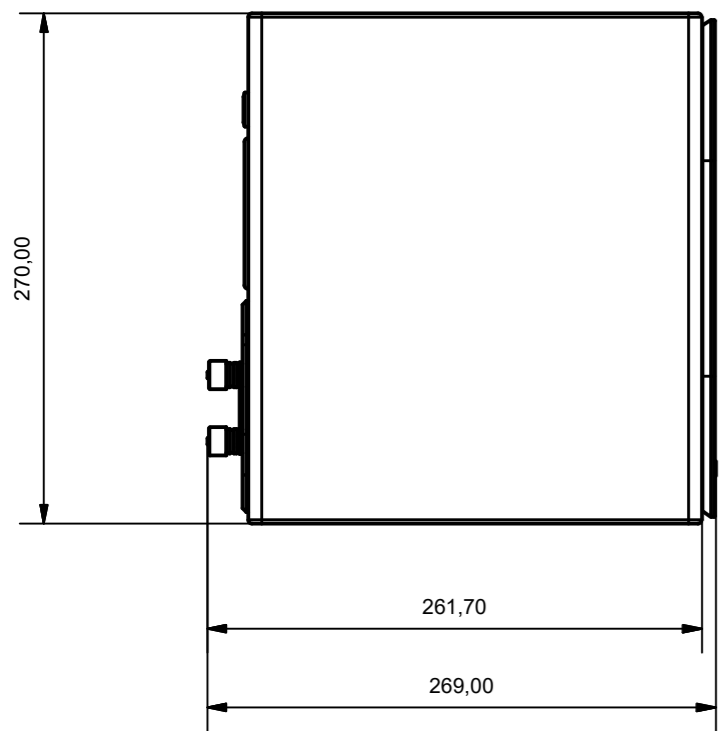

TOP

SIDE

FRONT (NO GRILLE)

FRONT (WITH GRILLE)

SIDE

REAR

BASE

REVISION HISTORY				
REV	DESCRIPTION	DATE	DESIGNED BY	CHECKED BY
1	Drawing Creation	See Creation Date	CEM	CEM

Notes:
 1. DRAWINGS FOR CUSTOMER REFERENCE ONLY.
 2. ALL DIMENSIONS ARE IN MM

Material: N/A
 Part Volume (mm3): N/A
 ALL DIMENSIONS IN MM

Tolerances:
 0 Dec. Place ±0.5
 1 Dec. Place ±0.2
 2 Dec. Place ±0.1
 Angles ± 2°
 Unless otherwise stated