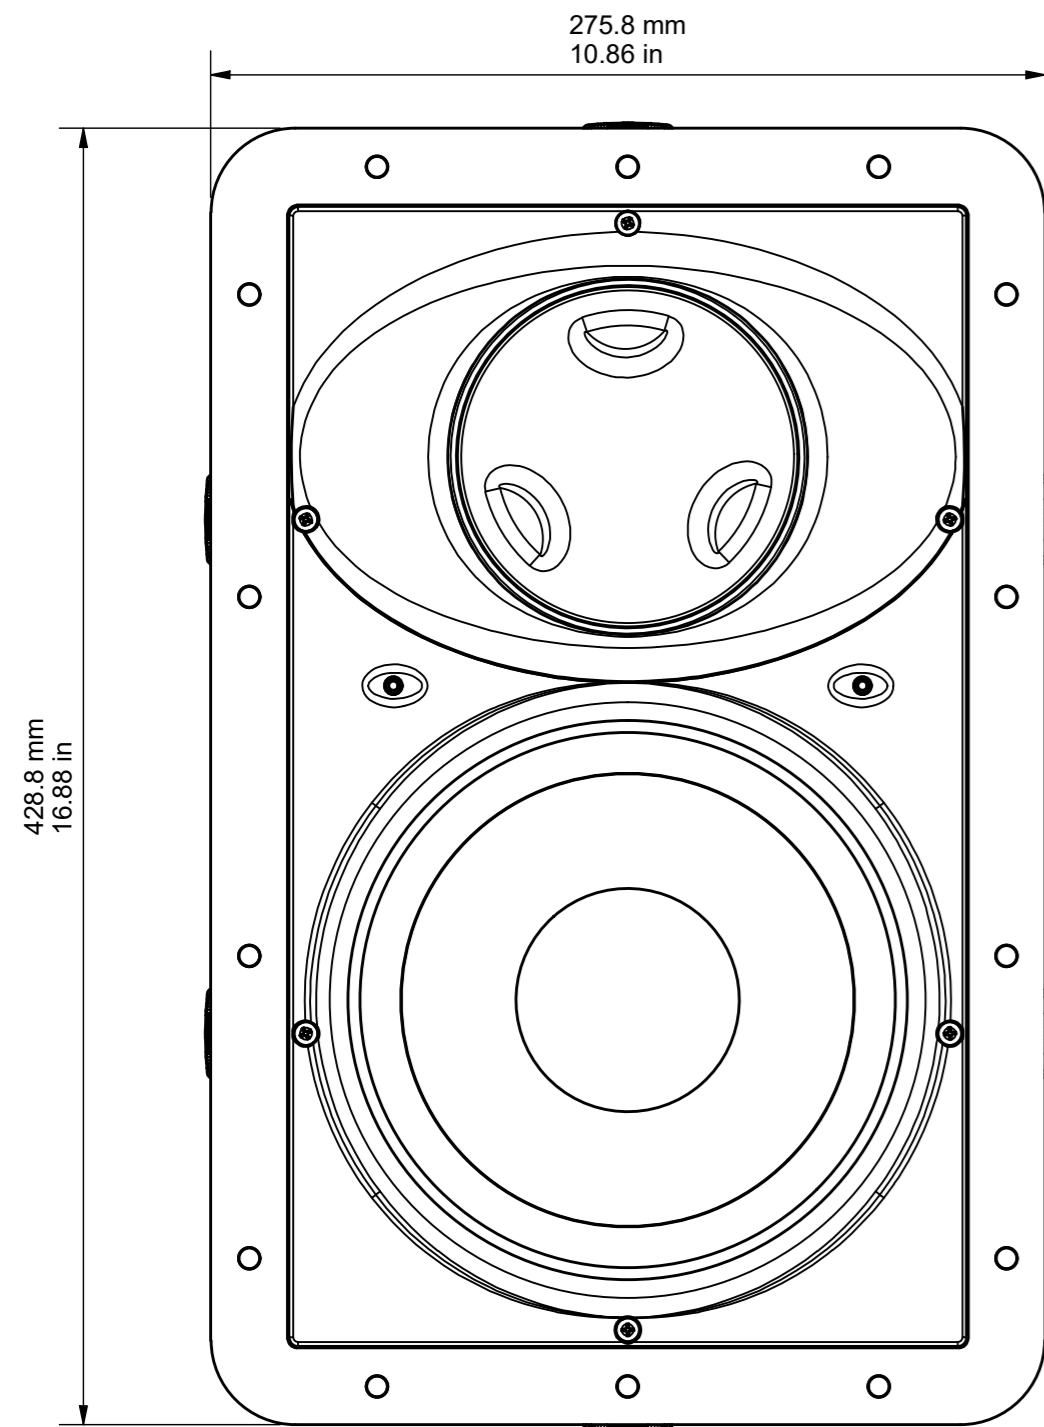

FRONT NO GRILLE

288.01 mm
11.34 in

441.01 mm
17.36 in

4.1 mm
0.16 in

232 mm
9.13 in

385 mm
15.16 in

100 mm
3.94 in

SIDE NO GRILLE

ALLOW A TOLERANCE OF +/- 1MM OR 0.04 INCHES ON ALL MOUNTING DEPTHS.

W280-IDC - DRAWING FOR REFERENCE ONLY

RANGE: CUSTOM CORE

© COPYRIGHT MONITOR AUDIO
21/07/2017