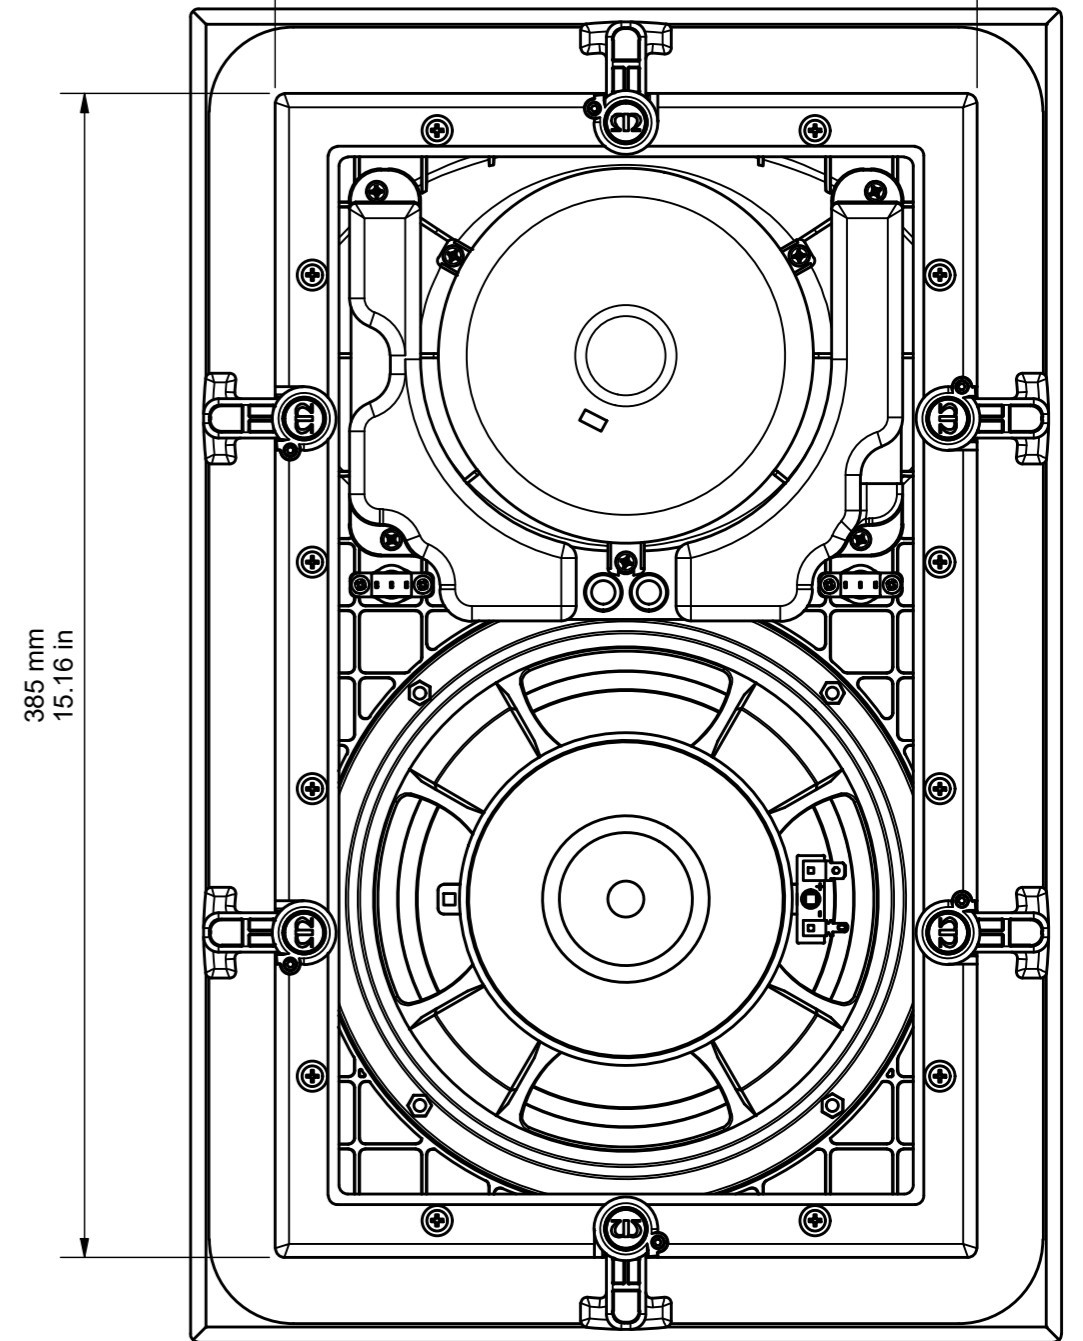

FRONT NO GRILLE

288.01 mm
11.34 in

441.01 mm
17.36 in

4.1 mm
0.16 in

232 mm
9.13 in

385 mm
15.16 in

100 mm
3.94 in

SIDE NO GRILLE

ALLOW A TOLERANCE OF +/- 1MM OR 0.04 INCHES ON ALL MOUNTING DEPTHS.

W280-IDC - DRAWING FOR REFERENCE ONLY

RANGE: CUSTOM CORE

© COPYRIGHT MONITOR AUDIO
21/07/2017