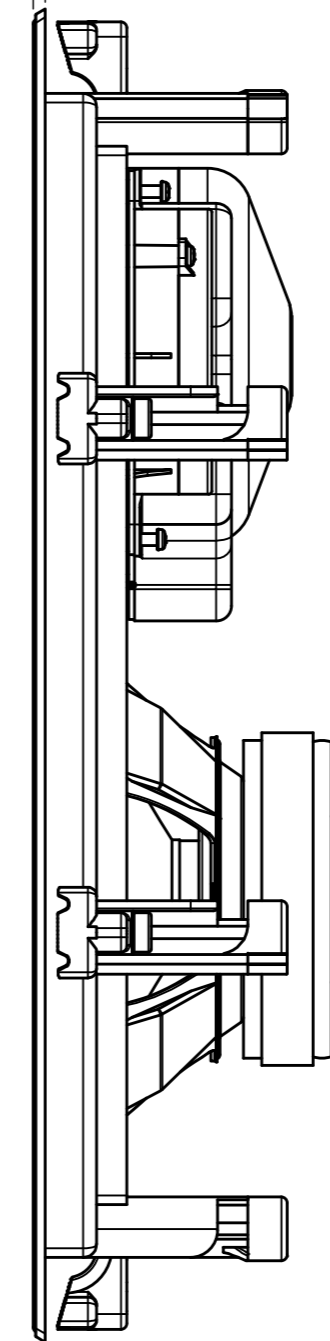

FRONT NO GRILLE

288.01 mm
11.34 in

441.01 mm
17.36 in

4.1 mm
0.16 in

232 mm
9.13 in

385 mm
15.16 in

100 mm
3.94 in

SIDE NO GRILLE

ALLOW A TOLERANCE OF +/- 1MM OR 0.04 INCHES ON ALL MOUNTING DEPTHS.

W280-IDC - DRAWING FOR REFERENCE ONLY

RANGE: CUSTOM CORE

© COPYRIGHT MONITOR AUDIO
21/07/2017