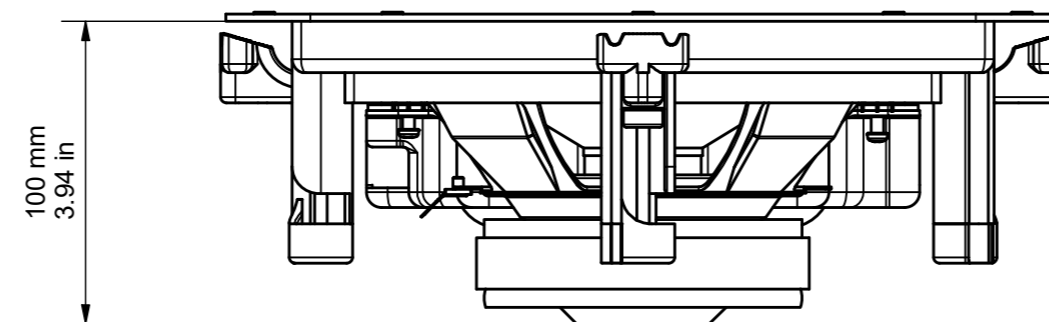

FRONT NO GRILLE

288.01 mm
11.34 in

441.01 mm
17.36 in

4.1 mm
0.16 in

232 mm
9.13 in

385 mm
15.16 in

100 mm
3.94 in

SIDE NO GRILLE

ALLOW A TOLERANCE OF +/- 1MM OR 0.04 INCHES ON ALL MOUNTING DEPTHS.

W280-IDC - DRAWING FOR REFERENCE ONLY

RANGE: CUSTOM CORE

© COPYRIGHT MONITOR AUDIO
21/07/2017