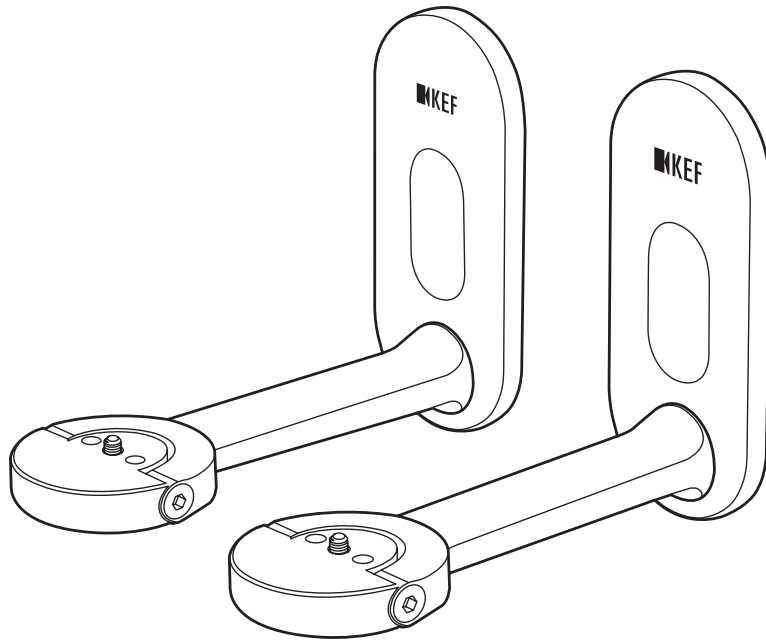

## Installation and Speaker Placement Guide

---

BI Wall Bracket

---

# Dimensions

---

Front View

Side View

Weight per piece: 0.55kg

# LSX Wireless Speaker Placement on Wall Bracket

---

Front View

Side View