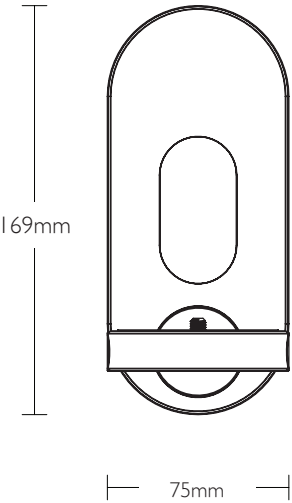

## Installation and Speaker Placement Guide

---

BI Wall Bracket

---

# Dimensions

---

Front View

Side View

Weight per piece: 0.55kg