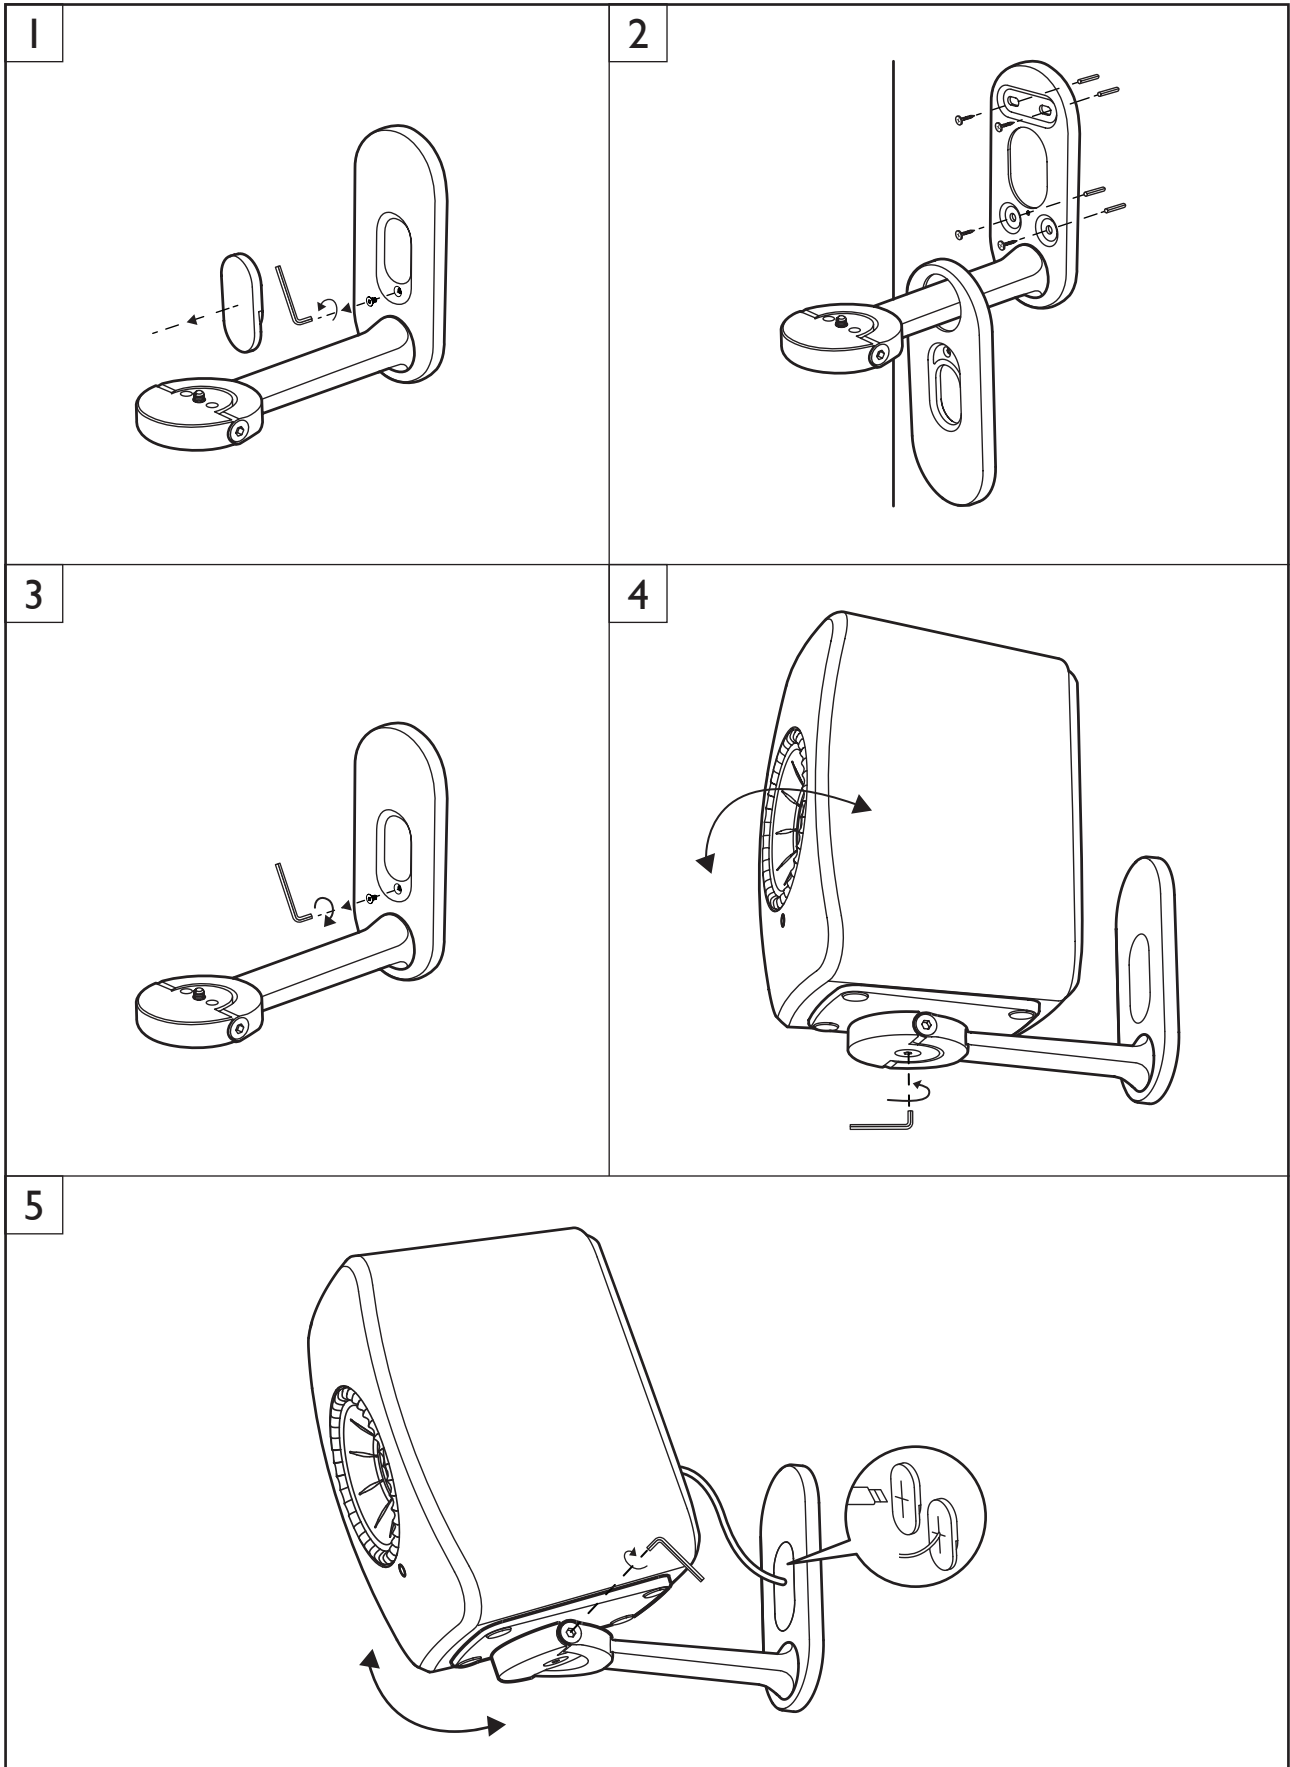

## Installation and Speaker Placement Guide

---

BI Wall Bracket

---

# Dimensions

---

Front View

Side View

Weight per piece: 0.55kg

# LSX Wireless Speaker Placement on Wall Bracket

---

Front View

Side View