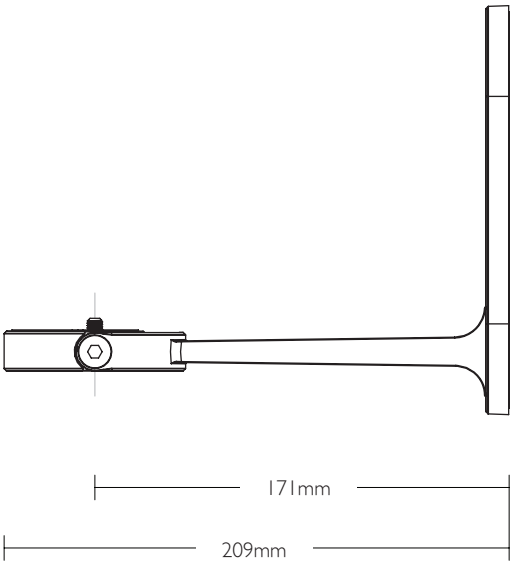

# Dimensions

---

Front View

Side View

Weight per piece: 0.55kg