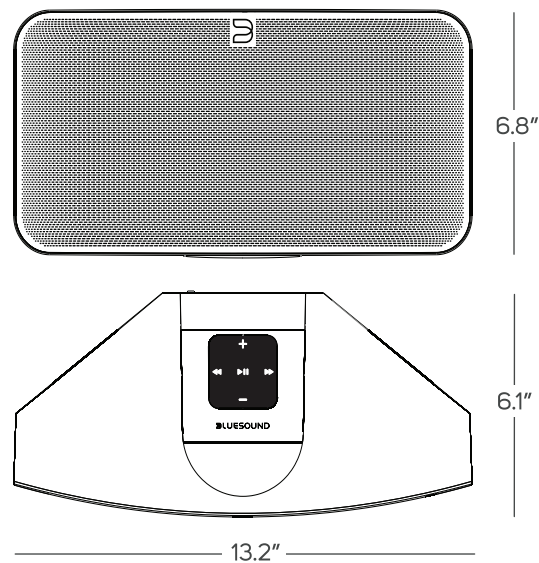

Power Consumption (Idle):	14W
Finish:	Black/White

Dimensions (Unit):	
(W x H x D)	335 x 172 x 155mm
(W x H x D)	13.2 x 6.8 x 6.1 in
Weight:	3.6kg/7.9lbs

Included Accessories:
 120V AC Power Cord
 230V AC Power Cord
 Ethernet Cable
 Toslink Optical to 3.5mm Mini Adaptor
 Safety/Warranty Guide
 Quick Setup Guide