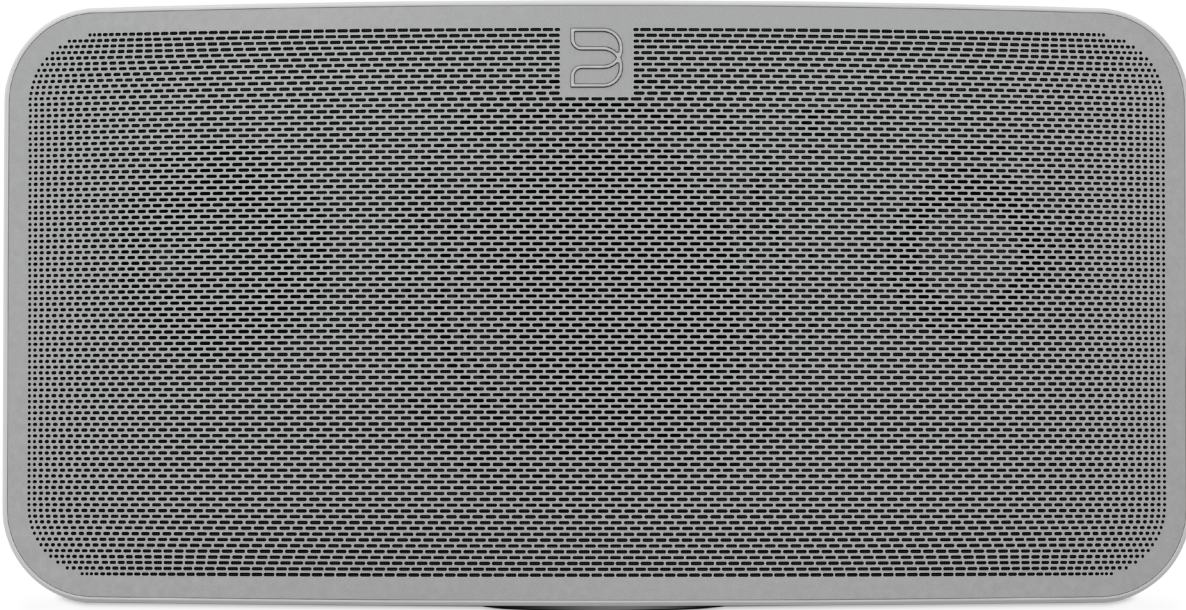

BLUESOUND®

PULSE MINI

The PULSE MINI delivers true HiFi to any nook and cranny of your home. Using the same technologies as in the flagship PULSE 2, we've shrunk down the footprint without compromising the performance.

Put a PULSE MINI on any bookshelf, countertop or end table, and hear the difference that 60 Watts of tri-amplified 2.1 sound can bring to any room. Add a few around the house, and turn your whole home into a sound studio tapped into all the music ever recorded. Including an amplified headphone output, analog input and even an IR sensor for seamless integration with your TV audio – now you can finally bring your HD home entertainment system up to a total, true HiFi experience.

An innovative dual acoustic chamber with special DSP equalization merges isolated left and right channels through a shared port on the back, resulting in bass power and clarity that you simply have to hear to believe.

Like all PULSE all-in-one Players, when used in pairs, the PULSE MINI is designed to create a large stereo sound field that will expand the way you think about compact speaker performance.

DIGITAL AMPLIFIER
WIFI + GIGABIT ETHERNET
aptX® BLUETOOTH WIRELESS BUILT-IN
2 x 50mm (2") FULL RANGE DRIVER
1 x 89mm (3.5") BASS DRIVER
USB TYPE-A INPUT
OPTICAL & ANALOG INPUTS
HEADPHONE OUTPUT
IR REMOTE LEARNING CAPABILITY
SIMPLE TOUCH-PANEL CONTROLS
BLACK OR WHITE FINISH