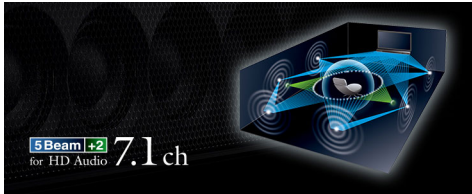

Premium Quality Sound Bar

- Digital Sound Projector technology with 16 array speakers reproduces true 7.1-ch surround sound
- MusicCast for audio enjoyment in every room
- Wireless cubic subwoofer for rich and crisp bass
- IntelliBeam™ automatically sets the optimum sound field for each room
- Provides a choice of 10 CINEMA DSP programmes
- HD Audio Format Decoding (Dolby TrueHD)
- Supports 192 kHz / 24-bit High Resolution Music (Flac / WAV / AIFF)
- HDMI (3 in / 1 out) input with 4K60p Pass through and HDCP2.2
- Bluetooth® for wireless music streaming
- Supports Bluetooth output for pairing YSP-2700 and other Bluetooth equipped products
- AirPlay® allows music streaming from Mac, PC, iPod®, iPhone®, iPad®
- Support for internet radio and various music streaming services
- Control app for easy operations (MusicCast CONTROLLER)
- Compressed Music Enhancer
- Clear Voice makes dialogue and narrations easy to listen to
- Easy-to-see On Screen Menu viewable in ten languages
- (Japanese, English, Germany, French, Italian, Spanish, Dutch, Swedish, Russian, Turkey)
- Control4 certification
- Wall-mountable with SPM-K20 (optional)

Kenmerken

Kenmerken

Amazing Real 7.1-ch Surround Sound by Digital Surround Projector Technology

YSP-2700 creates beams of sound by combining the sound projector's many speaker groups via digital signal processing and reflects them off the walls of the room, actually reproducing a realistic 7.1 channel surround effect with the sound coming from the left and right and even from the rear. The listening area is expanded so you enjoy an extremely powerful, natural sense of presence unobtainable with virtual surround methods.

Overwhelming Realism with 16 speakers

The front unit of the YSP-2700 is equipped with 16 2.8 cm high sound quality array speakers which create beams of sound. It optimises the layout of its array speakers, boosting the reflection properties of the beams to maximise sound quality.