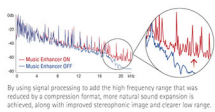

Compressed Music Enhancer

The Compressed Music Enhancer restores frequency response lost during digital compression, so your music sounds the way it should. It is optimised for any compressed content, for vivid, lively sound quality during wireless playback. The function can be switched on and off via the remote control, according to the input source.

HD Audio Decoding

The YSP-2700 decodes HD Audio signals to ensure that you hear the best possible sound from Blu-ray Disc players, as well as from other digital sources.