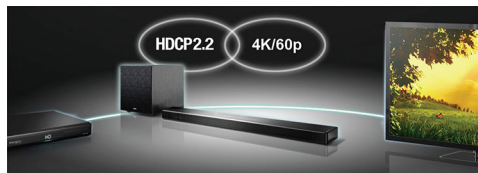

Bluetooth Output for Convenient Music Streaming

The YSP-2700 is equipped with the latest Bluetooth technology, making wireless operation more convenient than ever. You can stream music from the YSP-2700 to Bluetooth headphones for private listening or to Bluetooth speakers.

Compressed Music Enhancer

The Compressed Music Enhancer restores frequency response lost during digital compression, so your music sounds the way it should. It is optimised for any compressed content, for vivid, lively sound quality during wireless playback. The function can be switched on and off via the remote control, according to the input source.

HD Audio Decoding

The YSP-2700 decodes HD Audio signals to ensure that you hear the best possible sound from Blu-ray Disc players, as well as from other digital sources.

Kenmerken

HDMI® Terminals with 4K Ultra HD Support