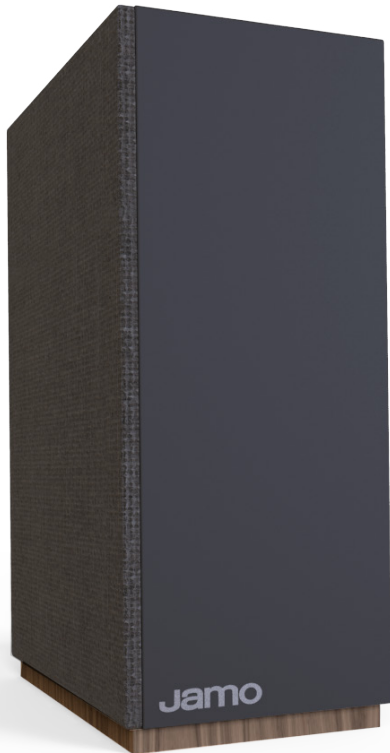

S 808 SUB

8" SUBWOOFER

COMPLETELY NEW, COMPLETELY MODERN

The new Jamo Studio 8 series has been completely reimagined to live seamlessly in modern, premium environments. Contemporary material and finish choices accentuate the clean, minimalist lines of this European design, while the compact cabinet designs are an ideal solution for urban living environments around the world.

TRUE CINEMA LOW FREQUENCIES

Equipped with a 8" polyfiber woofer and a 100W class D amplifier, the Jamo Studio S 808 SUB delivers dynamic, powerful bass in any listening environment - from full cinema surround systems to critical 2-channel listening.

ULTRA SLIM CABINET

The Jamo Studio S 808 SUB utilizes an ultra-slim cabinet for exceptional placement flexibility and orientation flexibility - front firing against a wall or side firing next to a media console or cabinet. At less than 7" deep, it can even be placed on its side and hidden underneath a sofa or chair. The 90° power cable allows for extra tight placement against the wall, for minimal intrusion into the room.

BOTTOM MOUNTED AMPLIFIER

The high powered class D amplifier and input panel is mounted on the bottom of the cabinet, making for a clean, unobtrusive look in any orientation. 90° power cable and RCA cable are included for exceptional space management.